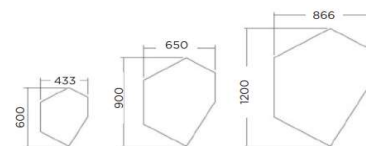

Sovitron Interior Pvt.Ltd.

Model Name

Irregular Hexagon Pendant /DLAIRHXDPD-70

Description

Architectural Light

Technical description

Image

Dimension	Custom Dimension
Frame	Aluminium
Color Tempertaure	3000K
Power	70W
Total Luminous Flux	7000 lm
Efficacy	100 lm/W
IP rating	50
Color Rendering	≥80
Mounting	Pendant
Optics	White Opal Diffuser
Dimming	NON-Dimmable
Operating Voltage	220-240 VAC
Standard Lifetime	L70 minimum at 50,000 burning hours

Dimension diagram

Custom dimension, coating and installation available upon request

Remarks:-

Address: Plot #7 Saroorpur-Nangla Industrial Area,Ballabgarh-Sohna Road,Faridabad-121005

Email: info@sovitron.com